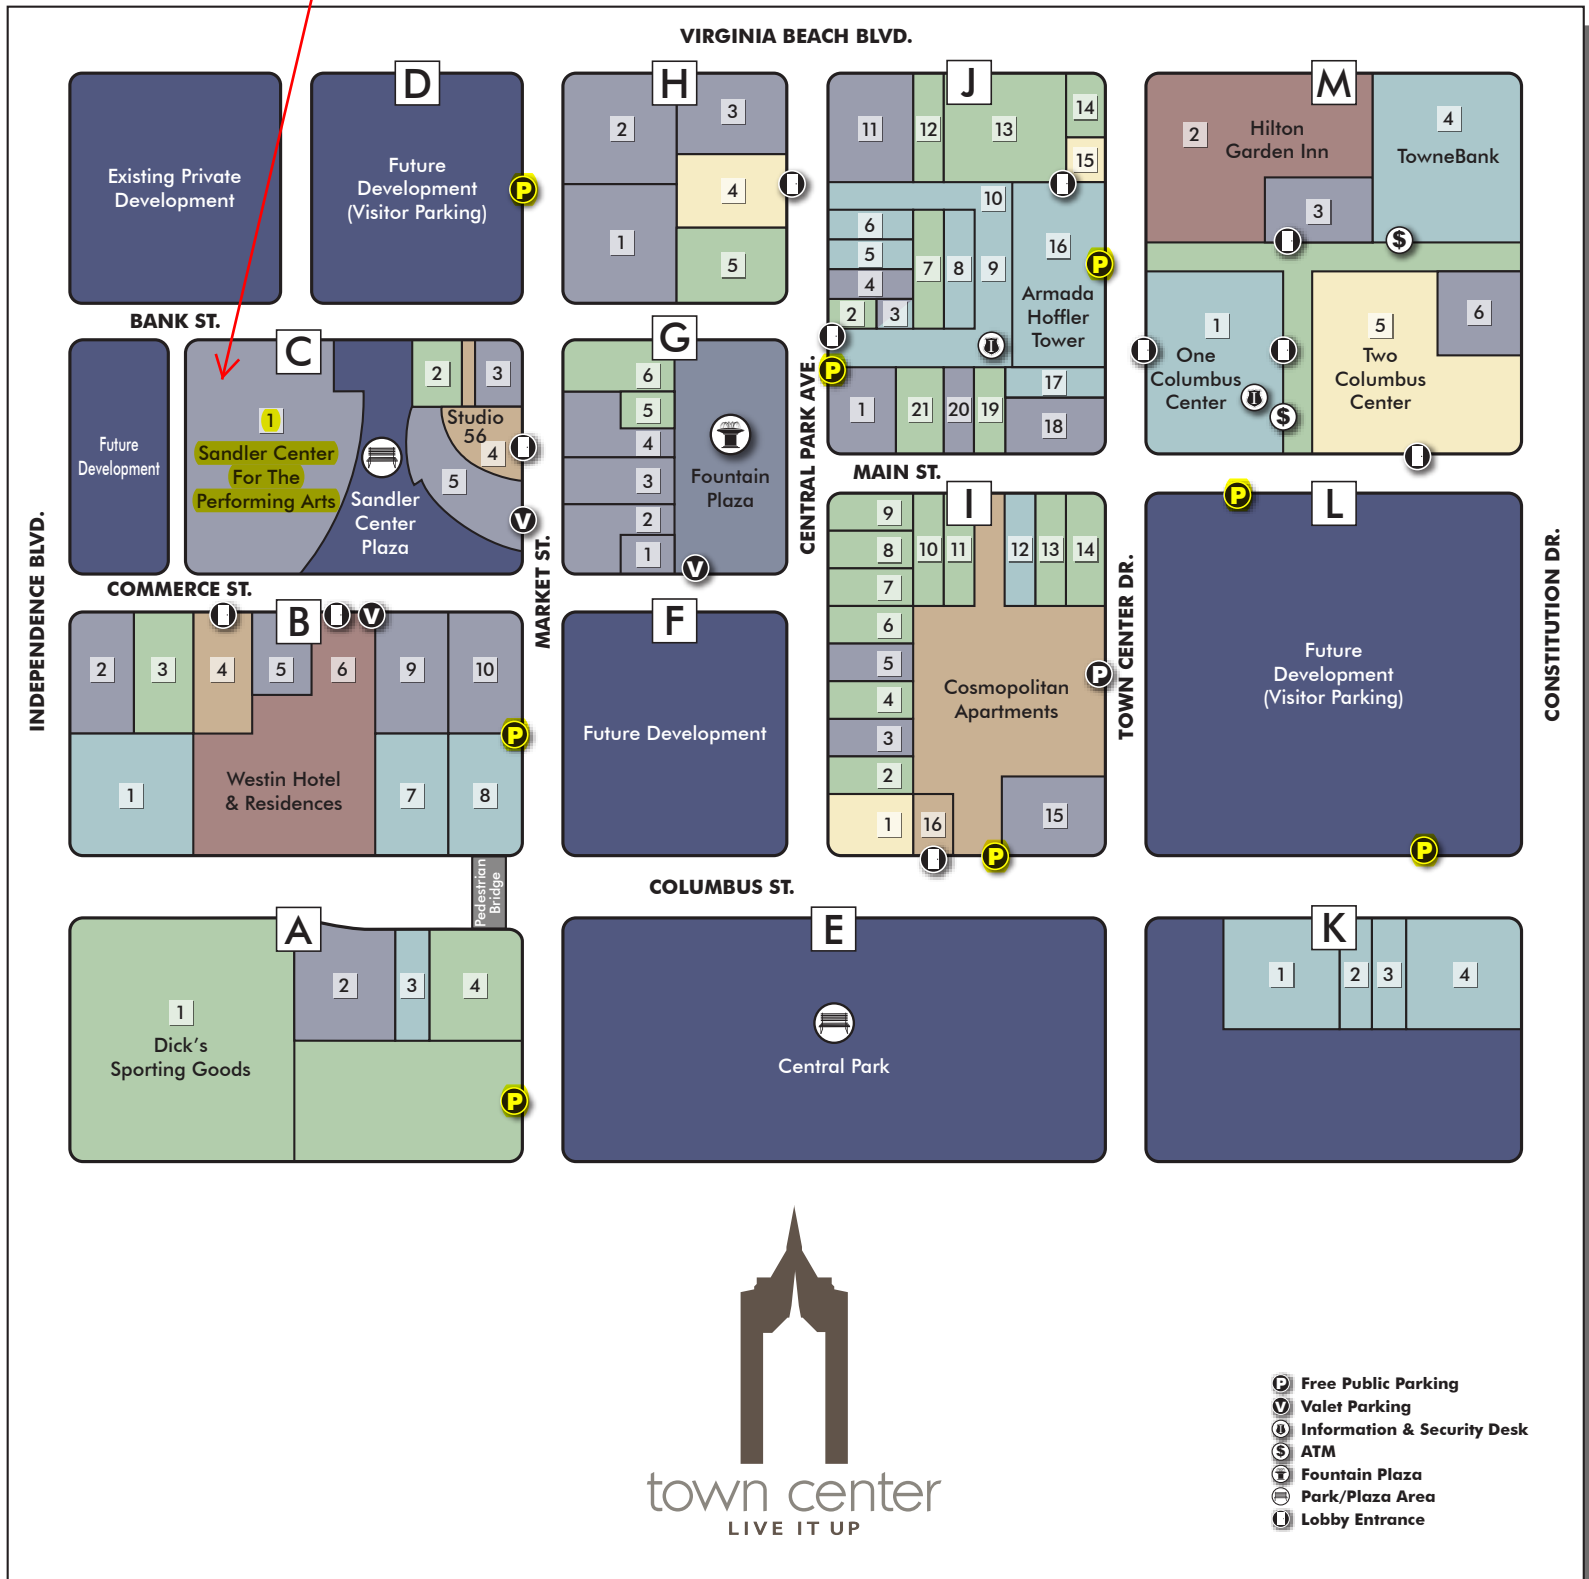

Sandler Center for the Performing Arts

- Free Public Parking
- Valet Parking
- Information & Security Desk
- ATM
- Fountain Plaza
- Park/Plaza Area
- Lobby Entrance