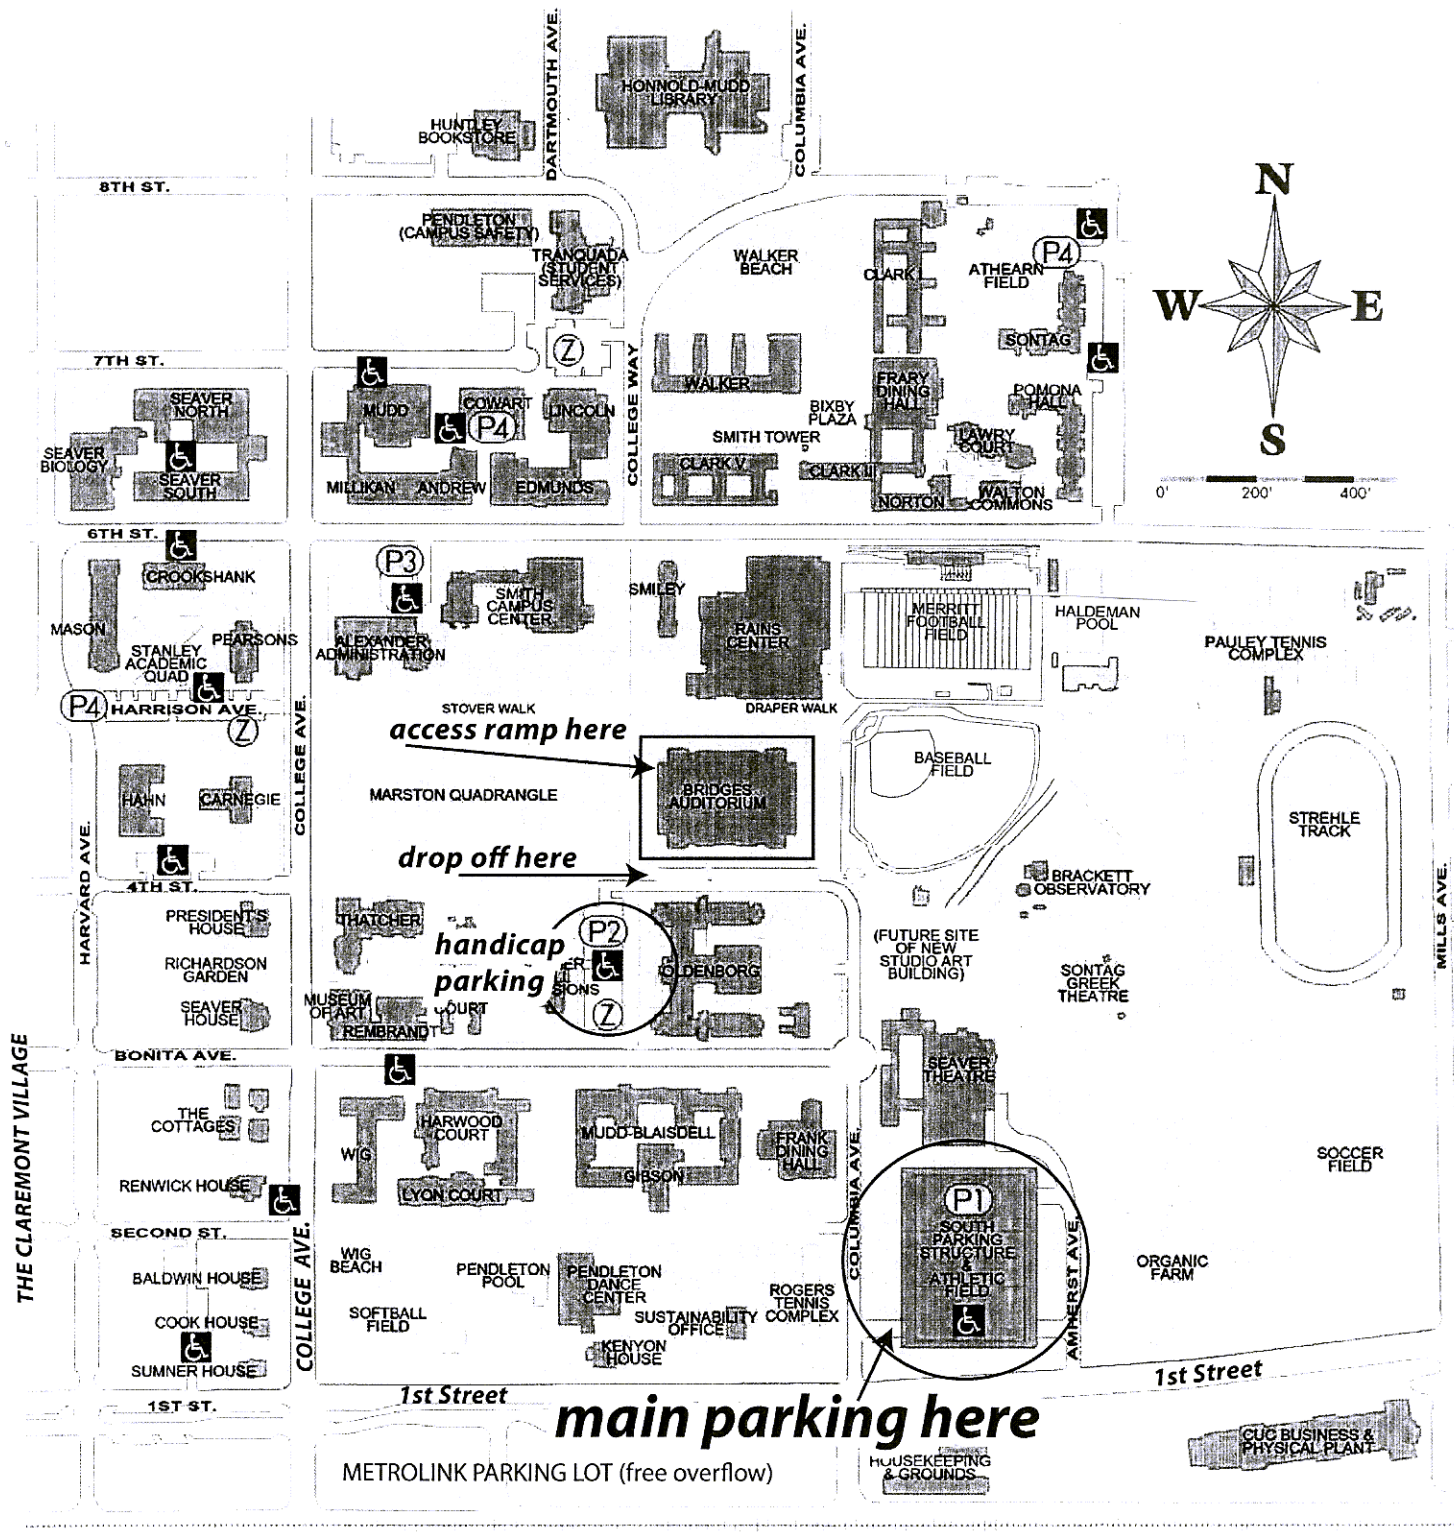

## VISITORS' MAP

*access ramp here*

*drop off here*

**handicap parking**

**main parking here**

METROLINK PARKING LOT (free overflow)

- POMONA ADMISSIONS & ADMINISTRATION
- OTHER POMONA FACILITIES
- CLAREMONT UNIVERSITY CONSORTIUM FACILITIES
- GENERAL PUBLIC PARKING
- GUEST PARKING FOR ADMISSIONS
- GUEST PARKING FOR ADMINISTRATION BUILDING
- STUDENT AND/OR FACULTY/STAFF PARKING
- ZIP CAR PARKING
- HANDICAP PARKING

ON-STREET PARKING FOR THE GENERAL PUBLIC IS ALSO AVAILABLE ALONG COLLEGE AVENUE  
 ON-STREET PARKING FOR FACULTY/STAFF ONLY IS ALSO AVAILABLE ALONG BONITA AVENUE.